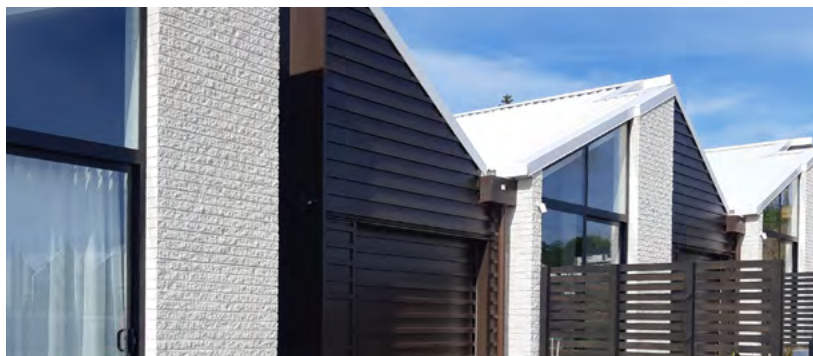

COASTAL BRICK

The Coastal Brick is our new slimline, split-face addition to our Designer Brick range.

The Coastal Brick's long, lean lines and natural split-face give it a stone like texture that fits beautifully with modern design aesthetics.

Dimensions: 290 x 70 x 70mm
Units per m²: 42
Unit weight: 2.8kg

COLOUR TONE

Premium White

This product is **Made to Order**, please contact your local Firth Representative for more information.

Textured split face finish

No core holes

290mm

70mm

70mm

PLEASE NOTE: Colours are indicative only. Viewing a sample before purchasing is highly recommended. Similar to features of real stone, Firth concrete bricks will have natural variation in colours and characteristics. So when choosing Firth bricks, please expect colour hue variations and regional differences due to locally sourced raw materials. It's all part of a beautifully natural product.