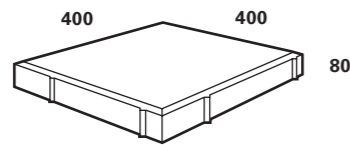

Forum Flagstone™

These hard wearing and impressive pavers provide designers and homeowners with a perfectly integrated, natural, stone-looking hardscape. This paver is available in 80mm commercial grade in a range of natural colour tones and textures. Forum Flagstone™ dimensions are twice the size of the Piazza. This offers the ability to incorporate a large format and medium format paver in your design. Sealing these pavers is best practice for further protection from the elements.

Dimensions (mm)

Quantity per m² = 6.25 units