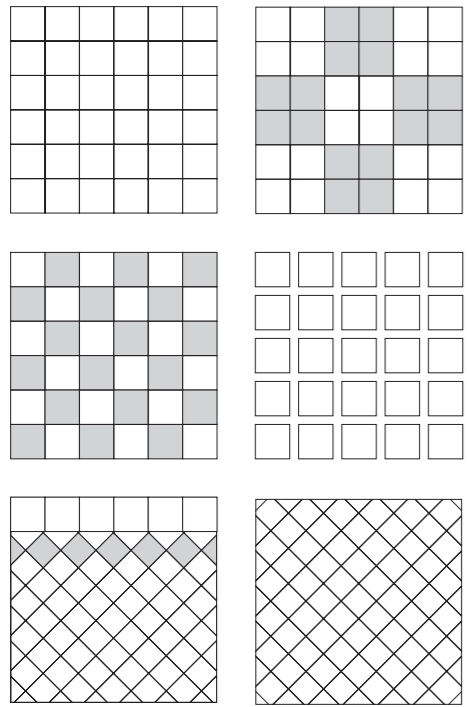

Palermo™

The beauty appears when the rich and varying colours of the natural aggregate are exposed after these pavers are honed.