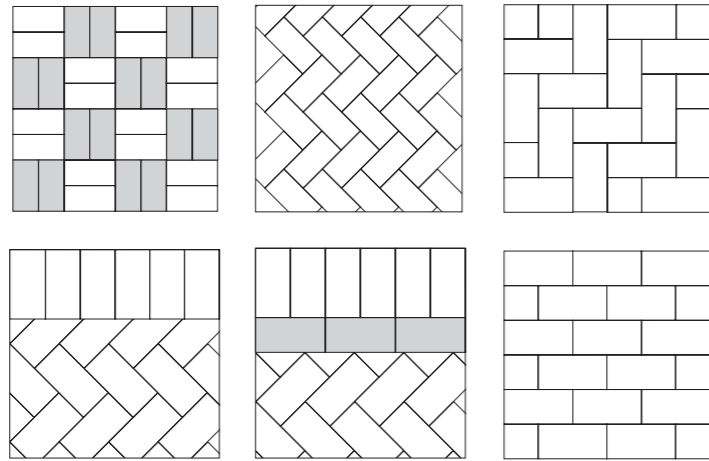

Holland® Textured
Its exceptional strength and durability, combined with the complimentary colour tones, creates the popularity of Holland® pavers.