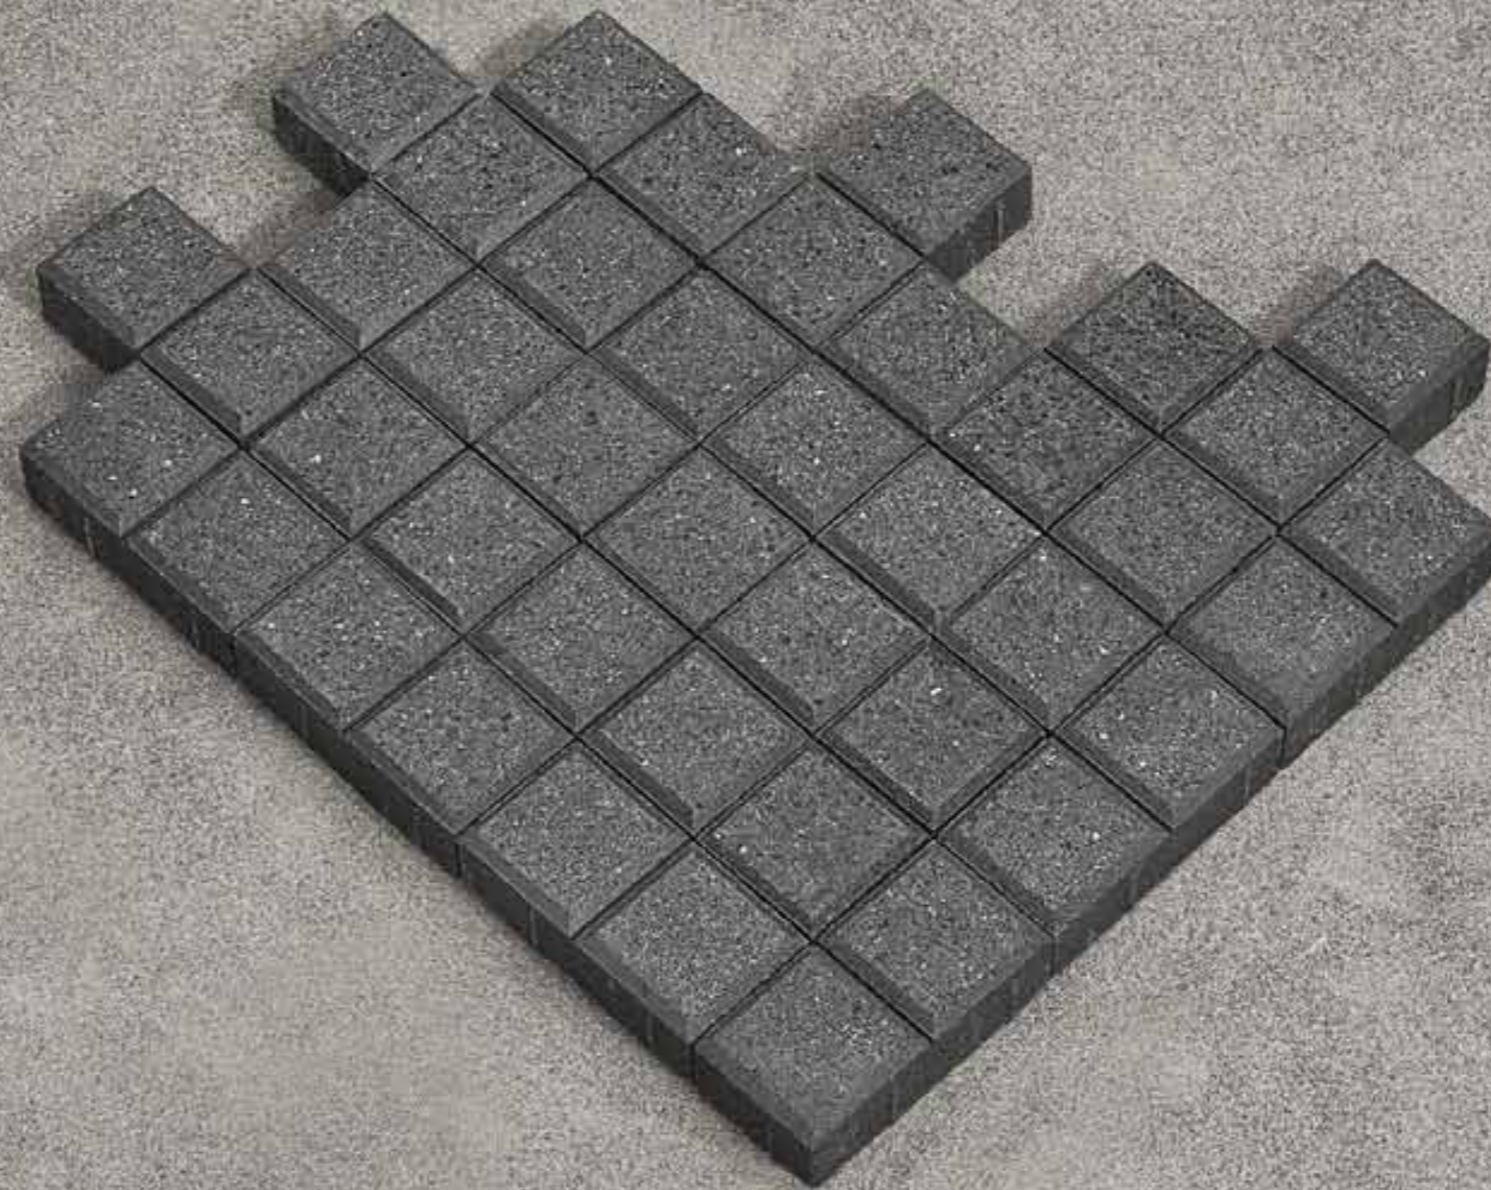

Holland® Set

The trademark cobbled-looking surface of the Holland® Set gives you the ability to create a traditional stone look. Holland® Sets are robust enough for a number of different design applications from urban vehicular rumble strips to parking bays. For upmarket bespoke concrete driveways you can incorporate bands of Holland® Sets. Mix and match textures and incorporate innovative laying designs to create a true stonescape environment.

Dimensions (mm)

Quantity per m² = 50 units