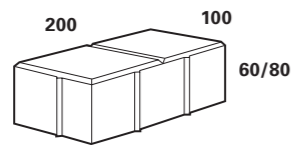

Holland® Set

The trademark cobbled-looking surface of the Holland® Set gives you the ability to create a traditional stone look. Holland® Sets are robust enough for a number of different design applications from urban vehicular rumble strips to parking bays. For upmarket bespoke concrete driveways you can incorporate bands of Holland® Sets. Mix and match textures and incorporate innovative laying designs to create a true stonescape environment.

Dimensions (mm)

Quantity per m² = 50 units