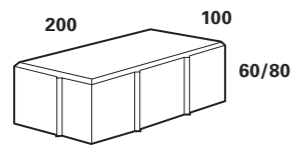

Holland® Textured

With its simple shape Holland® Textured pavers are a practical choice for a variety of residential and commercial installations. It is a proven product in many different designs and is further enhanced with the option of either a honed or bush hammered finish. The 60mm paver is suited for residential and driveway applications and the 80mm is best suited in commercial streetscape designs. Combine these pavers into your design using any of the PaveWare™ range. The bush hammered finish provides perfect slip resistance on sloping sites.

Dimensions (mm)

Quantity per m² = 50 units