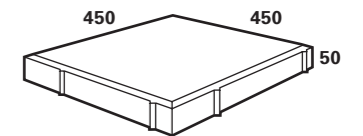

Dimensions (mm)

Quantity per m² =
5 units