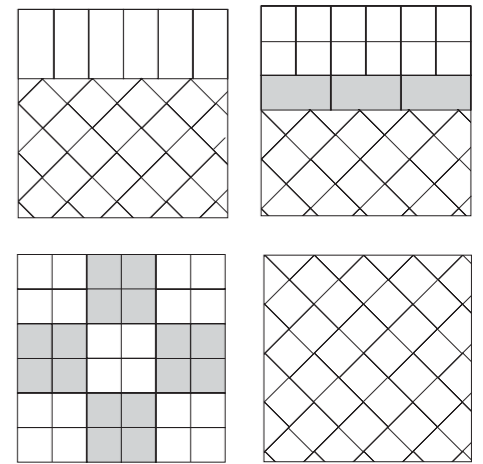

Holland® Set
Cobbled-stone appearance recalls images of wandering through old European avenues.