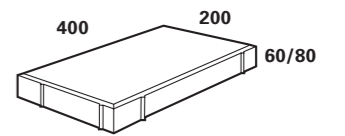

Dimensions (mm)

Quantity per m² =
12.5 units

60mm: suitable for pedestrian traffic
80mm: check with Firth for vehicular traffic loading

Colour Tones & Finish Options

Blacksands Honed 	Graphite Honed 	Natural Honed 
Blacksands Bush Hammered 	Graphite Bush Hammered 	Natural Bush Hammered 
Blacksands Fairface 	Graphite Fairface 	Natural Fairface 