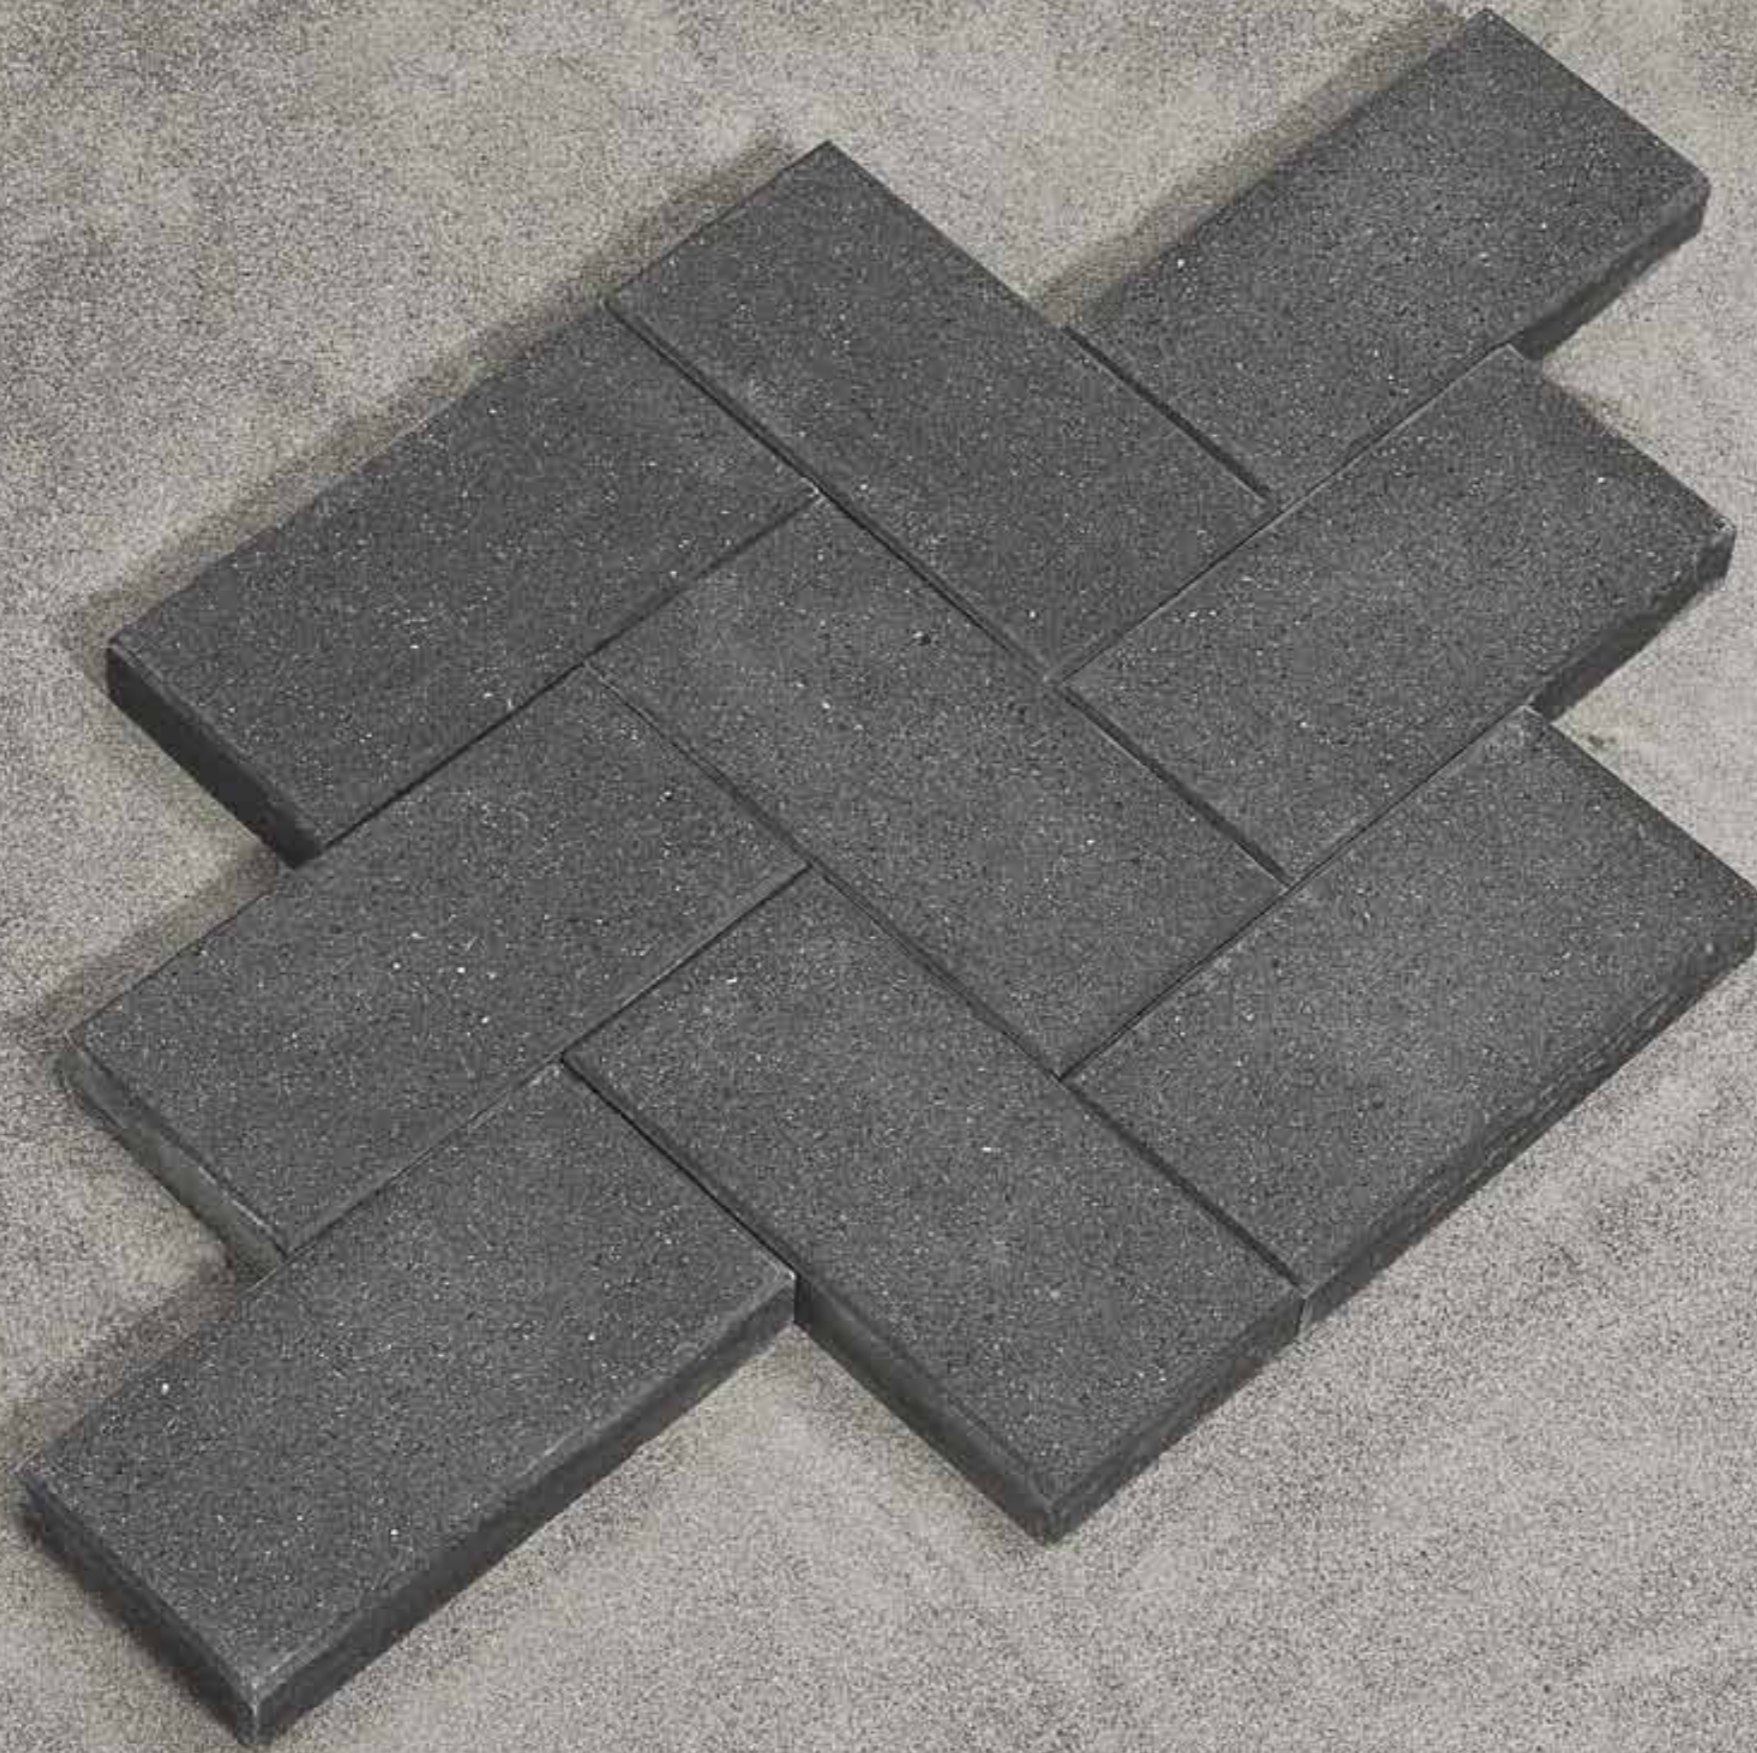

01

02

03

04

05

- 01 Piazza
- 02 Palermo™
- 03 Holland® Textured
- 04 Holland® Set
- 05 Forum Flagstone™

Disclaimer: Colours may vary from region to region as all Firth Masonry products are made from natural materials which are locally sourced. Firth recommends viewing actual product, produced in your region, before making your final purchase decision. Special colours and mixes must comply with Firth's "Made to Order" policies which vary from region to region. Contact your local Firth office and they will be happy to assist.

Piazza

European in design,
and versatile in size.

Piazza
Colour: Blacksands (special Made To Order mix)
Finish: Bush Hammered

Piazza

Masterfully capturing the elegant appearance of natural stone, this is a beautiful paver with unique dimensions. The Piazza works well for large commercial designs and urban streetscapes to residential hardscape designs. Create your own unique-to-you colour and aggregate mix design*.

Palermo™

The beauty appears when the rich and varying colours of the natural aggregate are exposed after these pavers are honed.

Palermo™

Create a modern terrazzo looking outdoor area with the Palermo™ paver. The large format makes it more economical to lay than smaller sizes. Honing creates a smooth, yet non-slip surface, perfect for pedestrian areas. Sealing these pavers is a best practice for further protection from the elements.